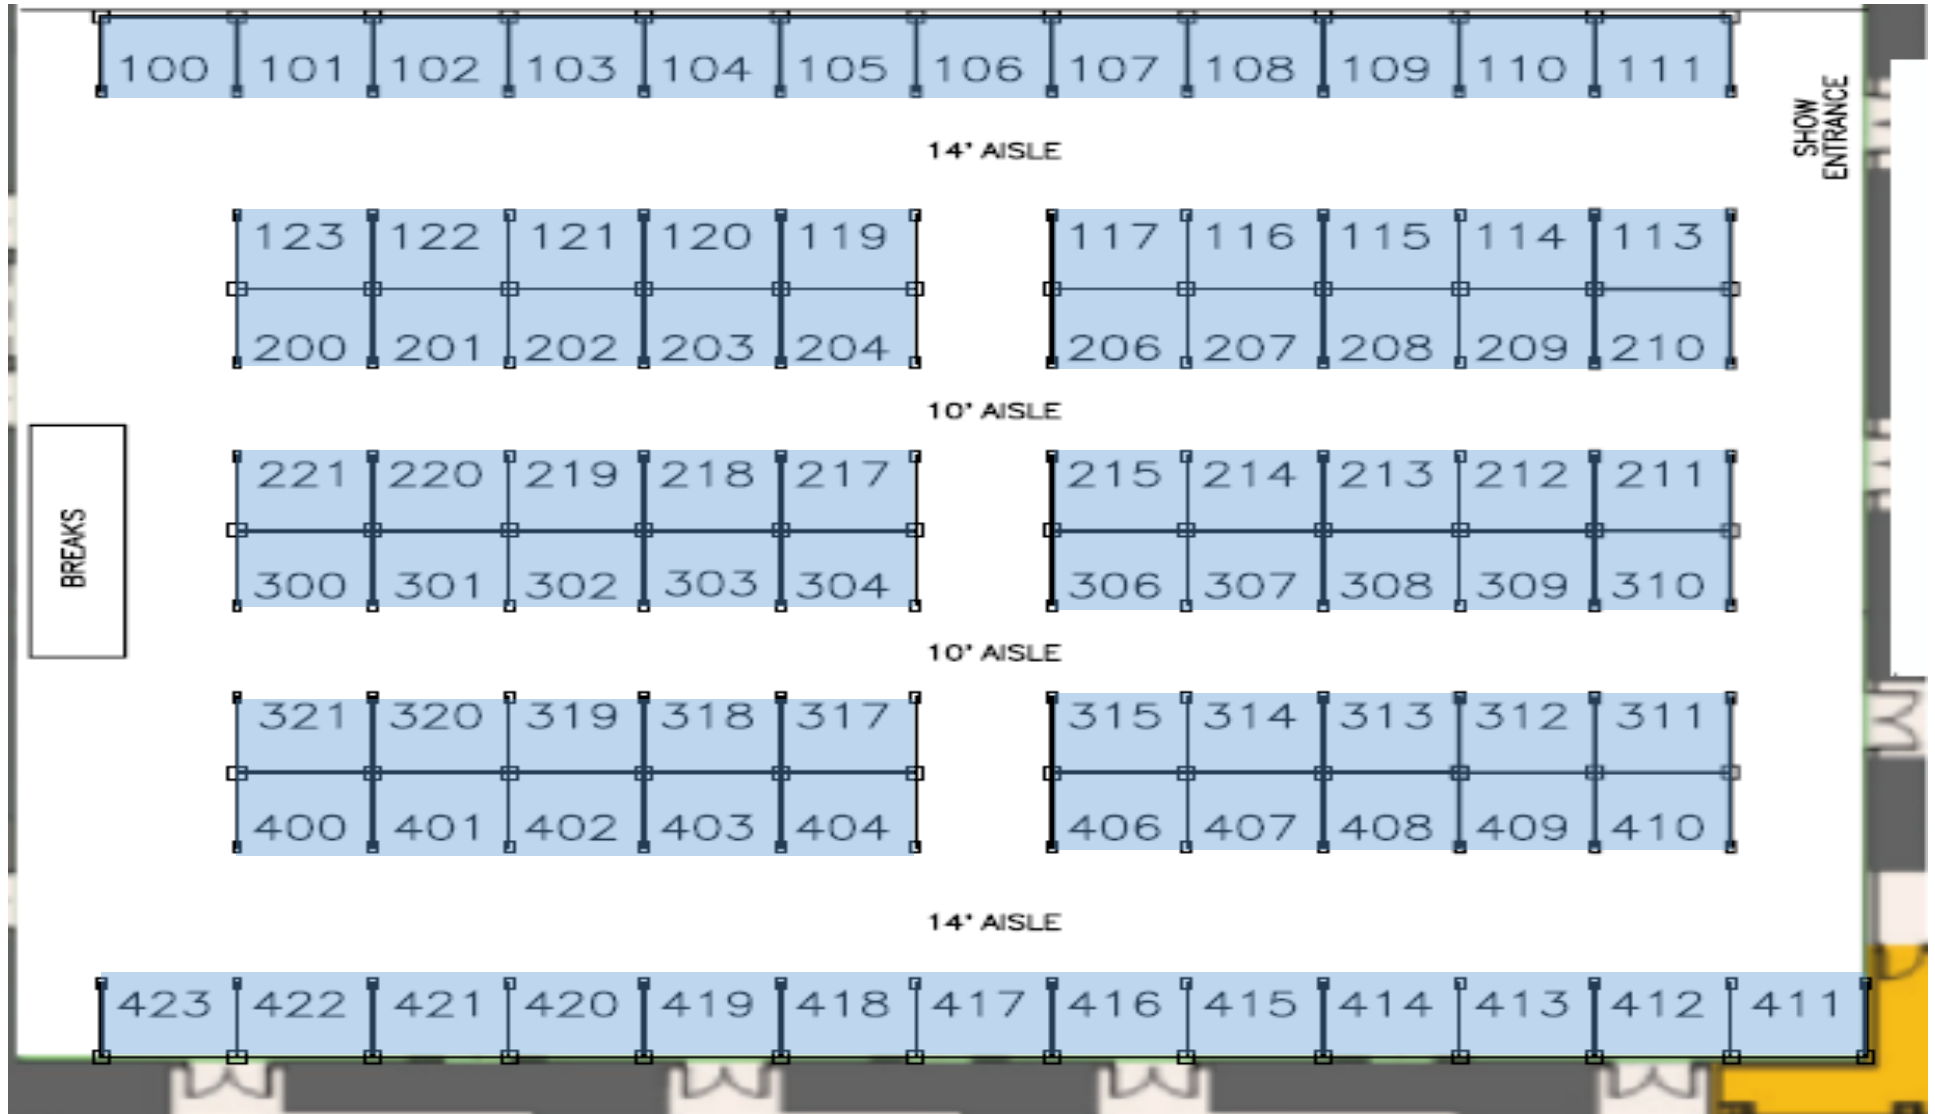

County Judges and Commissioners Association of Texas Annual Conference

October 11-13, 2021 at Kalahari Resort & Conventions, Round Rock

Exhibit Hall: Kalahari A-E

Space Unavailable

Reserved for Sponsor

Updated 9/13/2021

Booth #	Company Name
100	Texas County and District Retirement System
101	Goldsmith Solutions
102	Coast to Coast Synthetics
103	Texas Concrete Pipe Association
104	George P. Bane, Inc. / Bane Machinery Inc.
105	Tiger Corporation
106	Naskila Gaming
107	R.B. Everett & Company
108	LaSalle Corrections
109	Wright Asphalt Products Company
110	Linebarger Goggan Blair & Sampson, LLP
111	Linebarger Goggan Blair & Sampson, LLP
113	GrantWorks, Inc.
114	GrantWorks, Inc.
115	Texas Political Subdivisions
116	Bruckner Truck
117	Hart InterCivic
119	Perdue, Brandon, Fielder, Collins & Mott
120	Brinkley Sargent Wiginton Architects
121	iDocket.com
122	Southern Health Partners, Inc.
123	Professional Bondsmen of Texas
200	Closner Equipment Company
201	Records Consultants, Inc.
202	Transline (Centerline, Trantex, Florida Transcor)
203	Bobcat of Dallas
204	ATMAX Equipment Co.
206	SAFE-D
207	Asphalt Zipper

Booth #	Company Name
208	Texas A&M Engineering Extension Service
209	Correctional Solutions Group
210	McCreary, Veselka, Bragg & Allen, PC
211	NextEra Energy Resources
212	Batterson Truck Equipment
213	Lubbock Grader Blade
214	Texas Association of Counties
215	Texas Association of Counties
217	Purple Wave Auction
218	PGAL
219	Cement Council of Texas
220	Choice Partners
221	The Railroad Yard
300	Visual Edge Technology Companies
301	Dannenbaum Engineering
302	Rock Asphalt
303	United Ag & Turf
304	Alamo Industrial
306	Texas Association of Counties
307	Texas Association of Counties
308	BuyBoard
309	P3 Cost Analysts
310	E3 Entegral Solutions
311	ROMCO Equipment
312	Langford Community Management Services
313	Langford Community Management Services
314	Texas Road and Sign Supply.com
315	Texas Road and Sign Supply.com

Booth #	Company Name
317	SEDALCO, Inc.
318	VR Systems, Inc.
319	County Treasurers' Association of Texas
320	AuctioneerExpress.com
321	FAE USA Inc.
400	Cleveland Asphalt Products, Inc.
401	A-Lert Roof Systems
402	BIS Digital, Inc.
403	Woods Equipment Co.
404	Woods Equipment Co.
406	Kirby-Smith Machinery
407	Election Systems & Software
408	Sustainable Pavement Technologies
409	Hotsy Carlson Equipment Company
410	Unique Paving Materials Corp.
411	County Progress
412	BRIERCROFT Restoration Equipment Rental
413	Eagleview
414	The PlayWell Group, Inc.
415	National Association of Counties
416	Diamond Mowers
417	NDGHS
418	Centrica Business Solutions
419	Lithified Technologies LLC
420	DRC Emergency Services, LLC/SLS
421	K&L Supply
422	Texas Facilities Commission
423	Cimline/Durapatcher